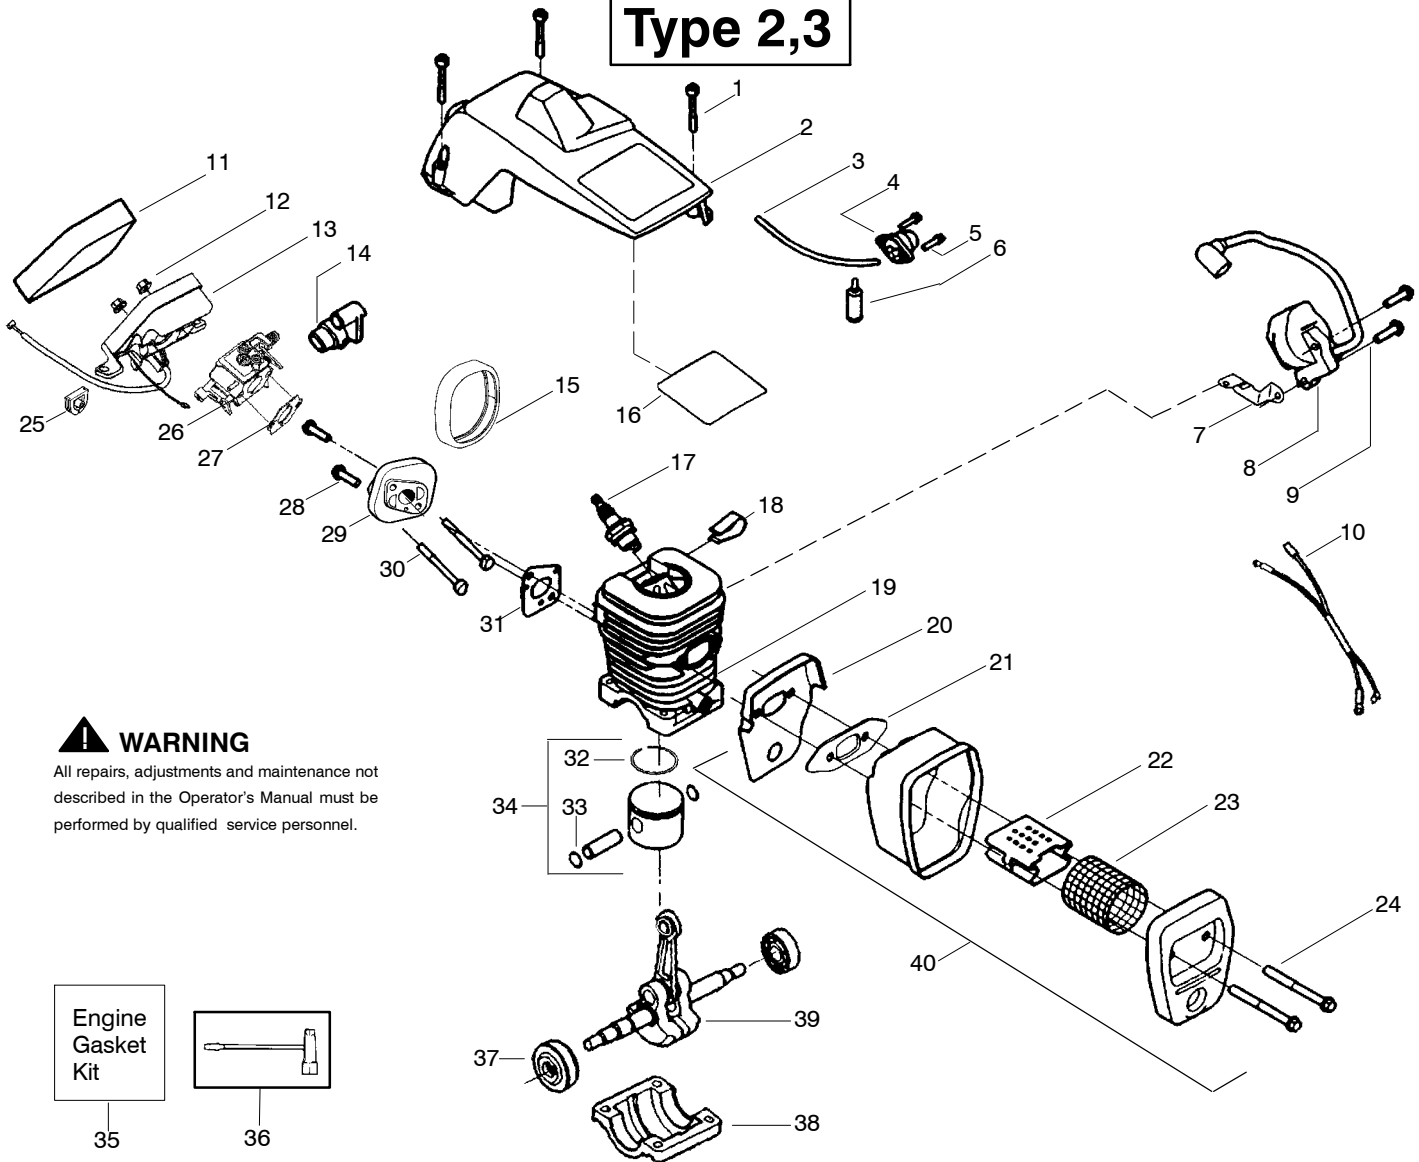

Type 2,3

⚠ WARNING
All repairs, adjustments and maintenance not described in the Operator's Manual must be performed by qualified service personnel.

Ref.	Part No.	Description	Ref.	Part No.	Description	Ref.	Part No.	Description
1.	530016153	Screw	19.	530012550	Cylinder	34.	530071408	Kit-Piston (Incl. 32 & 33)
2.	530056914	Assy-Cylinder Shield (includes # 16)	20.	530049870	Backplate-Muffler	35.	530069608	Kit-Engine Gasket (Incl. 21, 27 & 31)
3.	530069247	Kit-Fuel Line (Small)	21.	530069608	Gasket-Muffler(kit)	36.	530031135	Bar Wrench
4.	530047213	Assy-Air Purge	22.	530037813	Diffuser-Muffler	37.	530056363	Assy-Seal & Bearing
5.	530015780	Screw	23.	530036103	Screen-Spark	38.	530037935	Cap-Crankcase
6.	530095646	Assy-Fuel Pick-up	24.	530016132	Bolt-Muffler	39.	530047062	Assy-Crankshaft
7.	530047442	Strap-Ground	25.	530047631	Grommet-Throttle Cable	40.	530047207	Assy-Muffler (Incl. 20-24)
8.	530039198	Ignition Module	26.	---	Kit-Carburetor			Not Shown
9.	530015814	Screw	↗	530071820	Zama (W-20)			
10. ↗	530057475	Assy-Wire Harness	↗	530071821	Walbro (WT-662)			
11.	530037793	Foam-Air Filter	27.	530069608	Gasket-Carb. (kit)			
12.	530016101	Nut	28.	530016386	Screw			
13. ↗	530057702	Assy-Air Box	29.	530049700	Carb. Adapter			
14.	530035526	Grommet-Carb Adjust	30.	530016187	Screw			
15.	530054144	Seal-Carb Adapter	31.	530069608	Gasket- Adaptor(kit)	↗	530164620	Manuals (Scan)
16.	530055698	Reflector-Heat	32.	530038729	Ring-Piston	↗	530164621	(Euro I)
17.	952030150	Spark Plug (RCJ-7Y)	33.	530015697	Retainer-Piston Pin	↗	530164622	(Euro II)
18.	530016136	Clip-High Tension Lead						

↗ = NEW PART NUMBER FOR THIS IPL   ★ = REFER TO THE SERVICE REFERENCE INDICATED FOR MORE INFORMATION. (LOCATED AT END OF IPL)