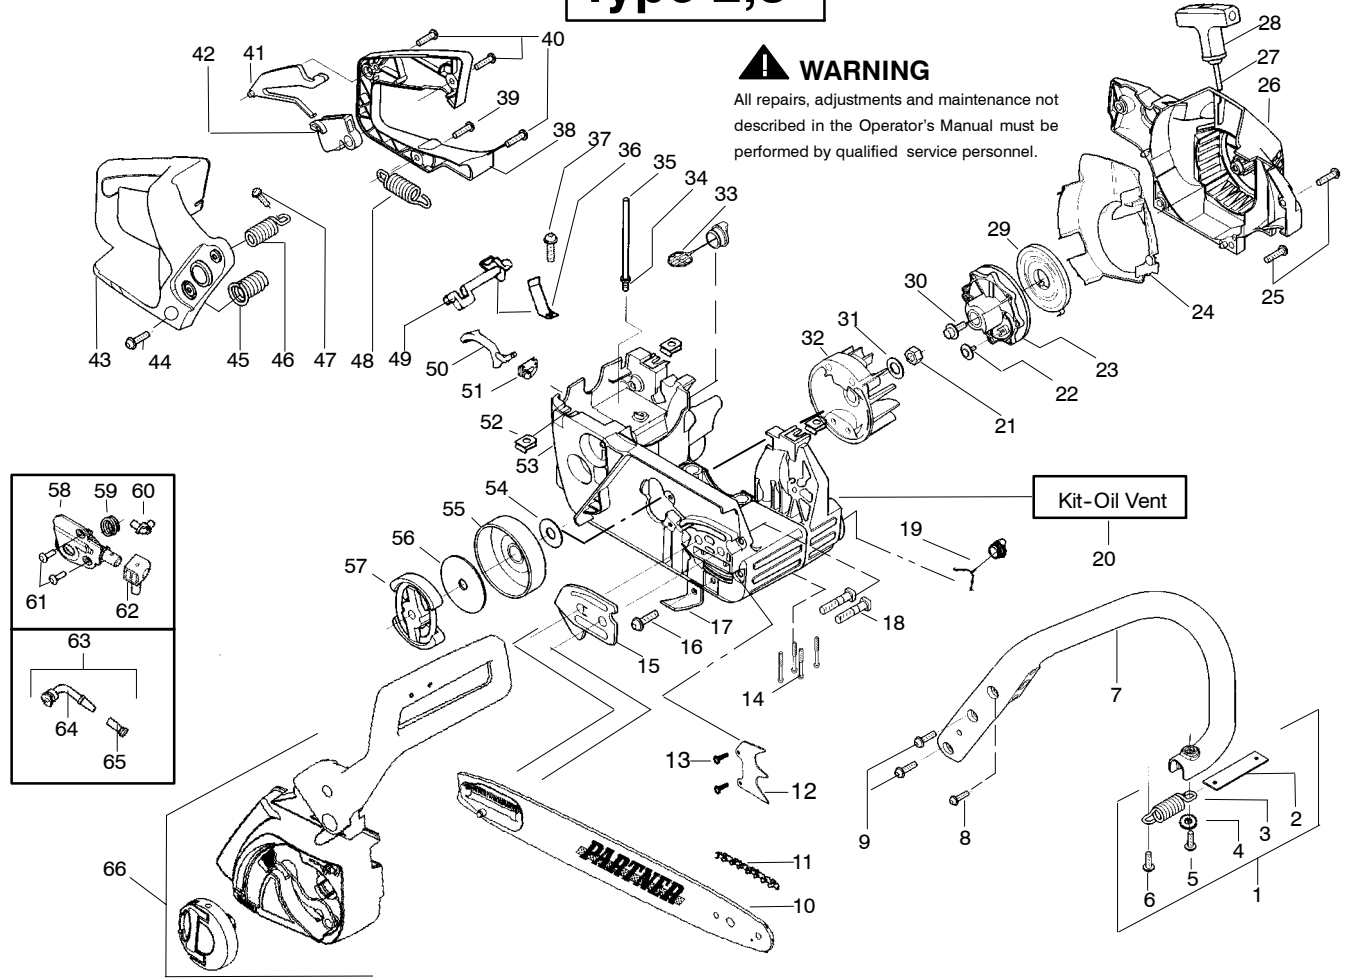

Type 2,3

Ref.	Part No.	Description	Ref.	Part No.	Description	Ref.	Part No.	Description
1.	530047963	Assy.-Isolator	28.	530056402	Handle-Starter	53.	530058733	Kit-Chassis Assy. fuel lines and caps)
2.	530047608	Limiter Strap	29.	530027531	Spring-Recoil	54.	530015907	Washer-Thrust
3.	530042082	Spring-Isolator	30.	530015920	Screw	55.	530047061	Assy.-Clutch Drum w/bearing
4.	530015158	Washer	31.	530015127	Washer-Flywheel	56.	530015611	Washer-Clutch
5.	530016018	Screw	32.	530039187	Assy-Flywheel	57.	530014949	Assy. Clutch
6.	530015843	Screw	33.	530047192	Assy-Fuel Cap	58.	530071259	Kit - Oil Pump (incl. 59,60,62)
7.	530047583	Front Handle	34.	530023877	Fitting-fuel line	59.	530037820	Gear-Worm Spring
8.	530015940	Screw	35.	530069216	Kit-Fuel line (large)	60.	530049477	Elbow-Oil Pickup
9.	530015814	Screw	36.	530016149	Spring-Switch	61.	530016064	Screw
10.	530044900	Bar - 14"	37.	530015775	Screw	62.	530019206	Seal Block
	530044901	Bar - 16"	38.	530047581	Cover-Rear Handle	63.	530047663	Assy-Oil Pick-up (Incl. 64,65)
11.	505369852	Chain - 14"	39.	530015886	Screw	64.	530038373	Pick-up Oiler
	505369856	Chain - 16"	40.	530015906	Screw	65.	530056533	Filter-Oil
12.	530014381	Kit-Spike (Incl. 13)	41.	530036098	Throttle Lockout	66.	530071897	Kit-Chain Brake Adjuster (Incl. Knob)
13.	530016439	Screw	42.	530036097	Trigger-Throttle			
14.	530016132	Screw	43.	530047582	Handle - Rear			
15.	530038238	Plate-Bar Mount.	44.	530015814	Screw			
16.	530015814	Screw	45.	530053274	Assy Isolator-lower			
17.	530029850	Chain Catcher	46.	530071385	Kit-Isolator (Upper)			
18.	530016133	Bolt-Bar	47.	530015875	Screw			
19.	530010846	Assy-Oil Cap	48.	530042082	Spring-Isolator			
20.	530071666	Kit-Oil Vent	49.	530057473	Lever-Switch			
21.	530016134	Nut-Flywheel	50.	530057474	Lever-Choke			
22.	530016080	Screw	51.	530049005	Grommet-Knob			
23.	530037817	Starter Pulley	52.	530015922	Nut-"U"-Type			
24.	530055723	Baffle-Air						
25.	530015892	Screw						
26.	530056333	Housing-Fan						
27.	530069232	Kit - Rope						

↗ = NEW PART NUMBER FOR THIS IPL

★ = REFER TO THE SERVICE REFERENCE INDICATED FOR MORE INFORMATION. (LOCATED AT END OF IPL)